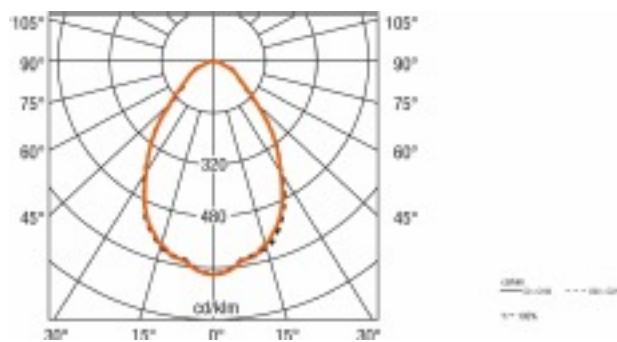

Luminous intensity distribution

Luminous intensity distribution

Capabilities

Type of installation	Recessed mounting
Adjustable	No
Type of connection	Connector

Certificates & standards

Protection class	insulation class II (safety insulation)
Type of protection	IP20