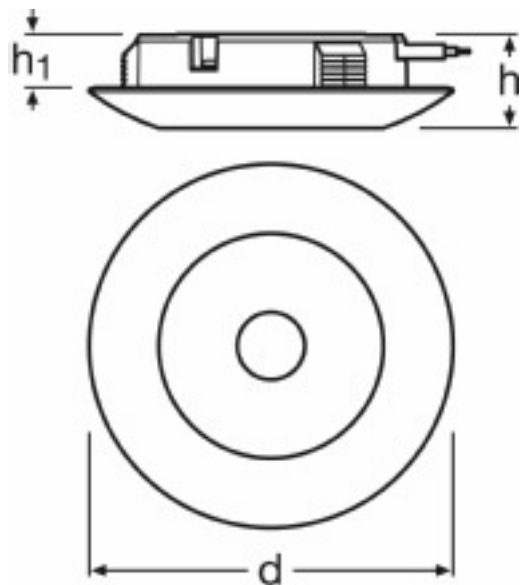

### Product features

---

- Mounting diameter: 68 mm
- Ring colors in white matt or anodized aluminum
- Color temperature: 3,000 K (Warm White) or 4,000 K (Neutral White)
- Direct connection to a 220...240 V AC supply

### Light technical data

<b>Color temperature</b>	3000 K
<b>Beam angle</b>	80 °

### Dimensions & weight

<b>Length</b>	88.0 mm
<b>Width</b>	88.0 mm
<b>Diameter</b>	88.0 mm
<b>Height</b>	23.0 mm

Product line drawing

**Colors & materials**

<b>Body material</b>	Aluminum
<b>Product color</b>	Anodized