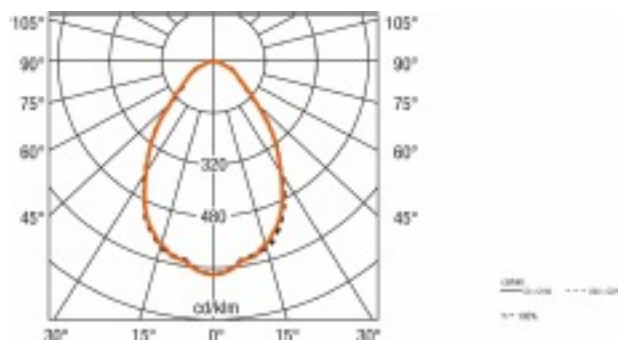

Luminous intensity distribution

Luminous intensity distribution

Capabilities

Type of installation	Recessed mounting
Adjustable	No
Type of connection	Connector

Certificates & standards

Protection class	insulation class II (safety insulation)
Type of protection	IP20